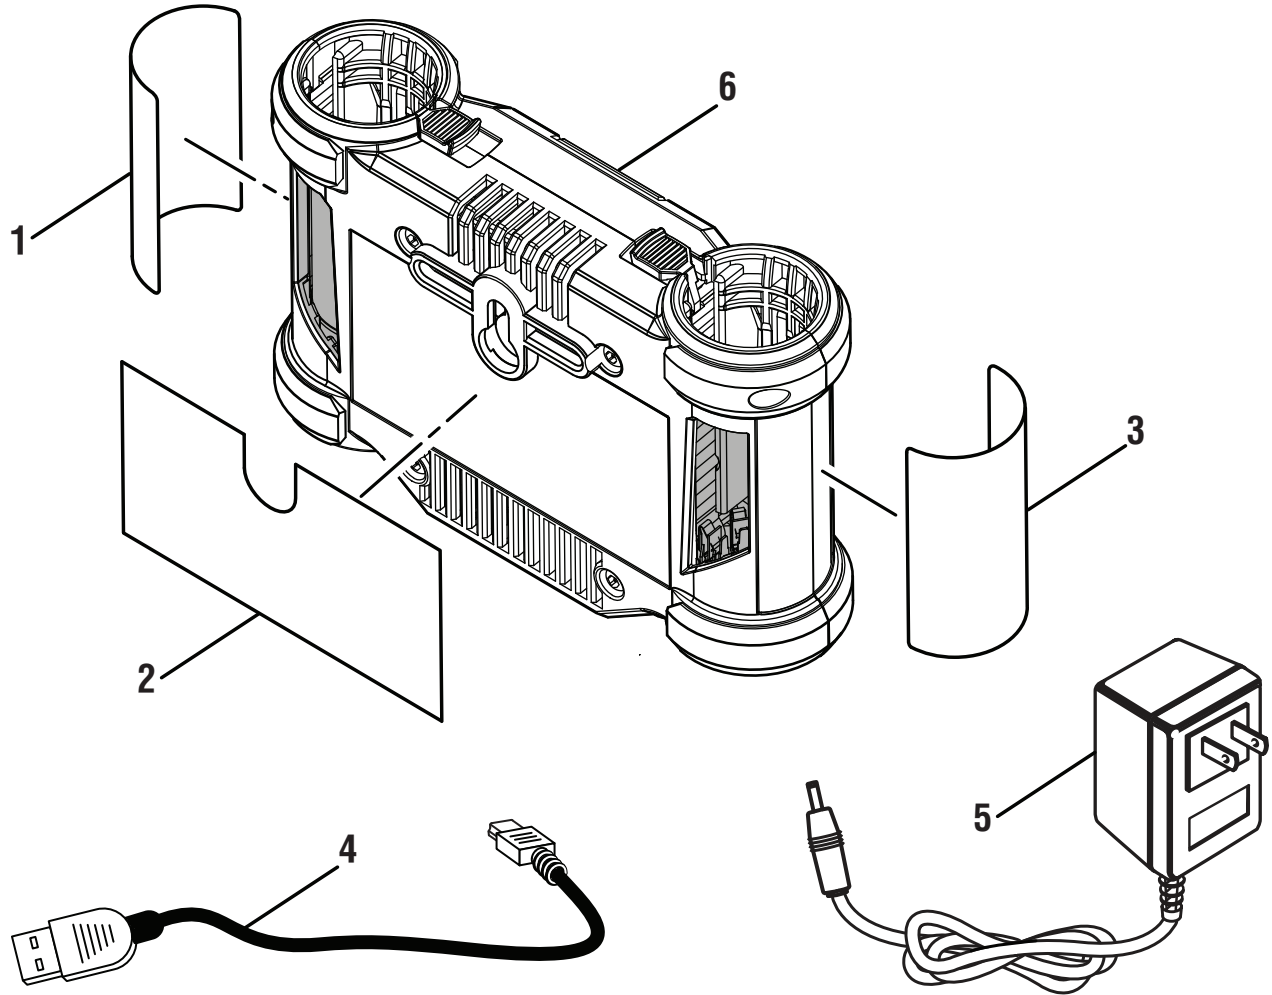

RYOBI RAPID CHARGER – MODEL NO. AP4500

The model number will be found on a label attached to the housing. Always mention the model number in all correspondence regarding your **RAPID CHARGER** or when ordering replacement parts.

PARTS LIST

KEY NO.	PART NUMBER	DESCRIPTION	QTY.	KEY NO.	PART NUMBER	DESCRIPTION	QTY.
1	940221109	Fire Warning Label.....	1	NOT SHOWN: 987000653 Operator's Manual 1			
2	940976597	Data/Warning Label.....	1				
3	940221110	Warning Label (Shock).....	1	6-19-09 (REV:00)			
4	730038003	Power Cord	1				
5	720038002	Wall Adapter	1				
6	140130001	Charger.....	1				