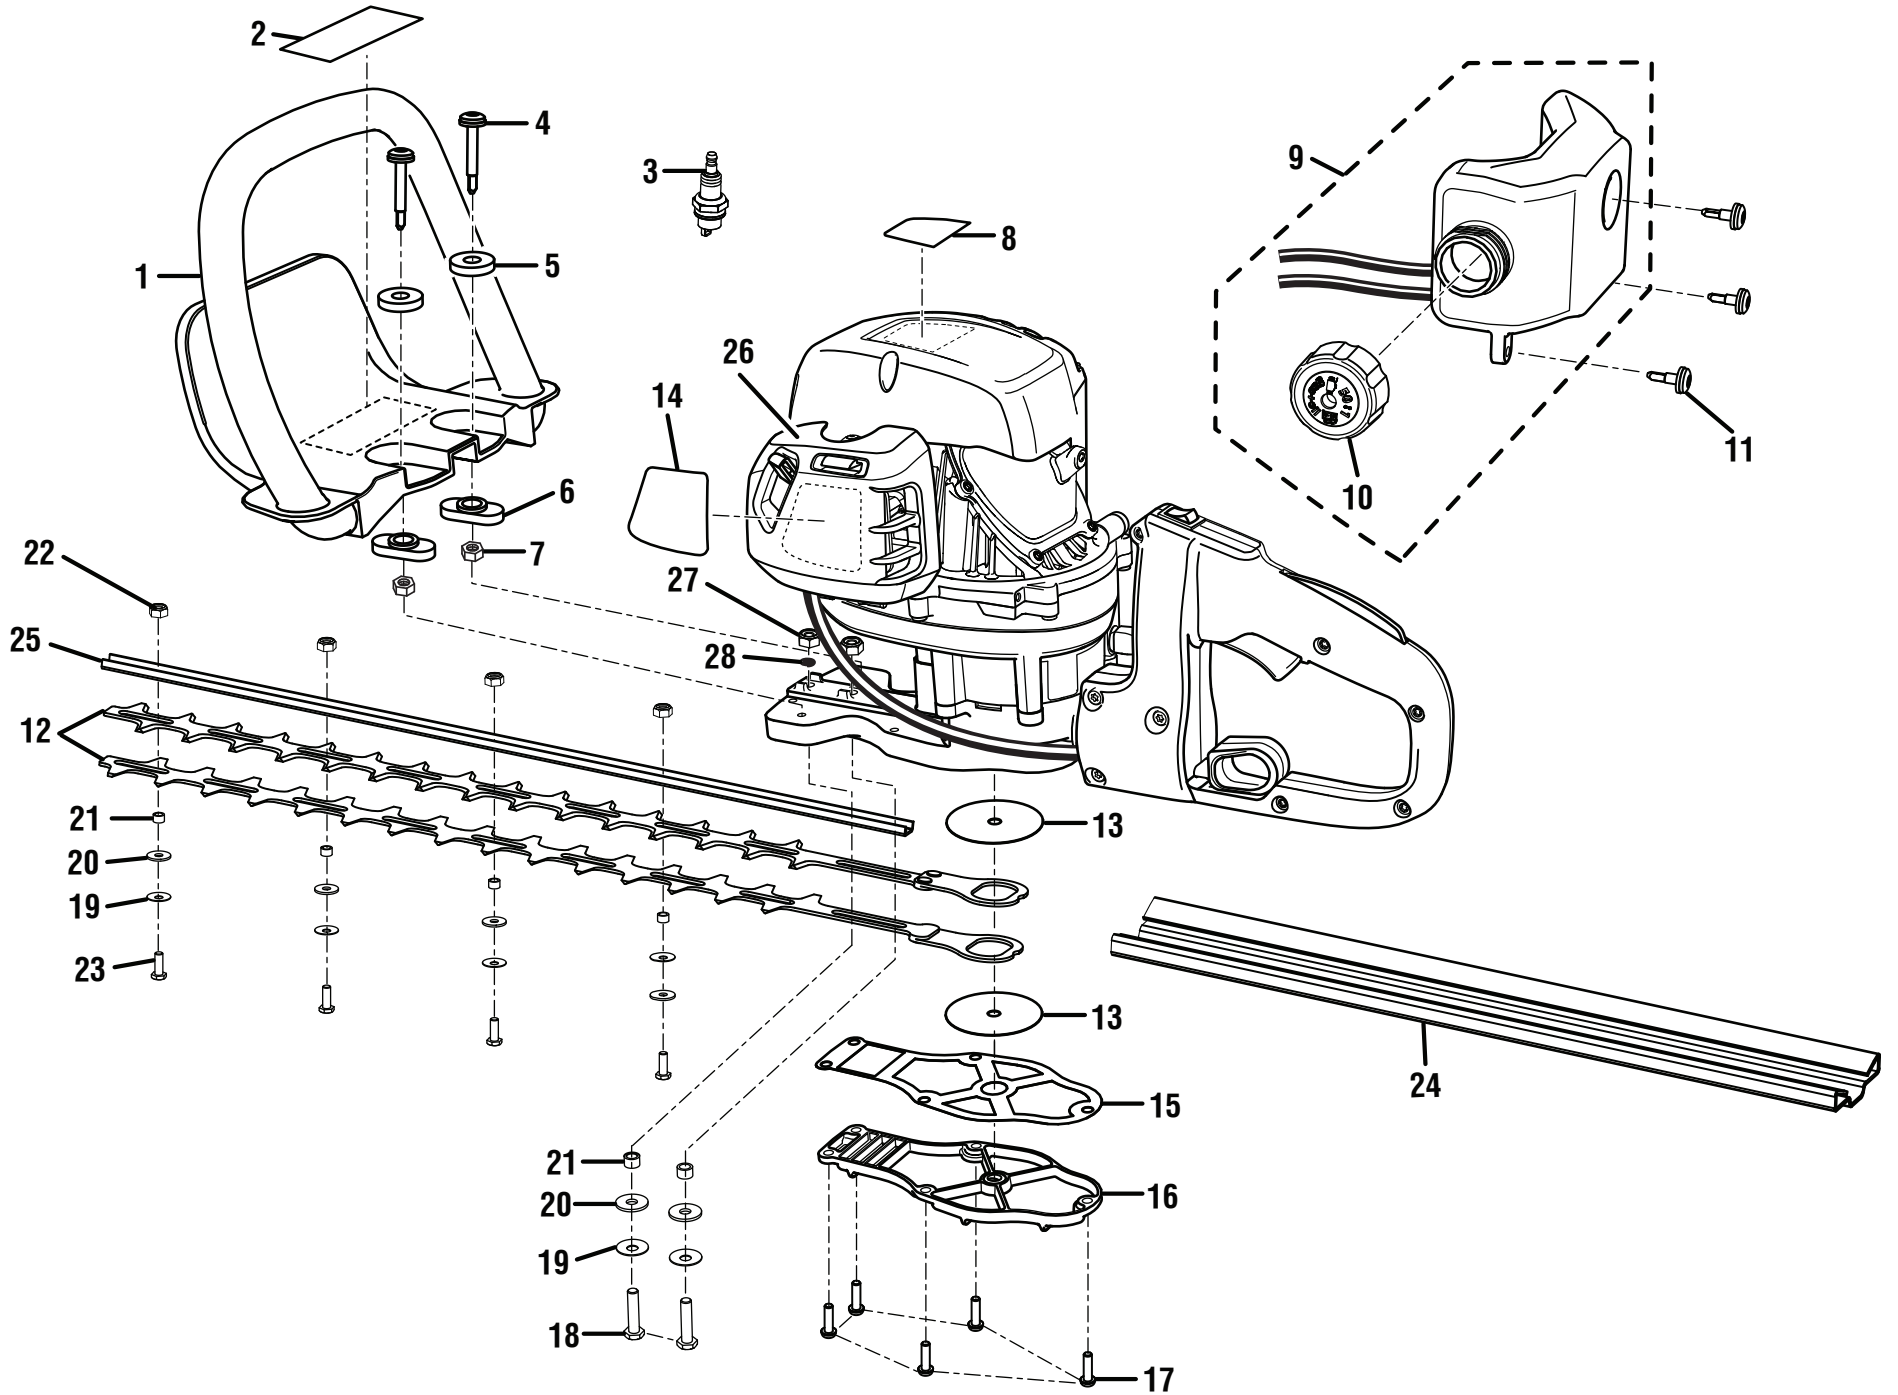

**RYOBI RY39500 HEDGE TRIMMER/ TAILLE-HAIES DE RYOBI RY39500/ PODADORA DE SETOS DE RYOBI RY39500**

**PARTS LIST**

Key	P/N	Description	Qty
1	120900035	Front Handle (Incl. Key No. 2).....1	1
2	940964006	Warning Label.....1	2
3	870174001	* Spark Plug (Champion RCJ6Y).....1	3
4	660788004	* Screw (M5 x 26 mm).....2	4
5	561960001	* Washer.....2	5
6	561961001	* Isolator.....2	6
7	678509001	* Lock Nut (M5 x 0.8 mm).....2	7
8	940640014	Logo Label.....1	8
9	308675010	Fuel Tank Assembly (Incl. Key No. 10).....1	9
10	308680001	Fuel Cap.....1	10
11	660970002	Screw (M4).....3	11
12	308548011	Blade Assembly.....1	12
13	638659001	* Washer.....2	13
14	940686026	Starting Label.....1	14
15	901659001	Seal.....1	15
16	T308233001	Cover.....1	16
17	660788003	* Screw (M5 x 17.5 mm).....5	17
18	660722002	* Screw (M6 x 26 mm).....2	18
19	678433003	* Washer.....6	19
20	678587001	* Washer.....6	20
21	638668001	Spacer.....6	21
22	678490002	Lock Nut (M5).....4	22
23	660722001	* Screw (M6 x 17 mm).....4	23
24	518921002	Scabbard.....1	24
25	638665002	Blade Top Strap.....1	25
26	120900034	Air Box Cover (Incl. Key No.14).....1	26
27	678460002	* Lock Nut (M6).....2	27
28	678433004	Spring Washer.....2	28
	987000243	Operator's Manual	
	987000244	Replacement Parts List	