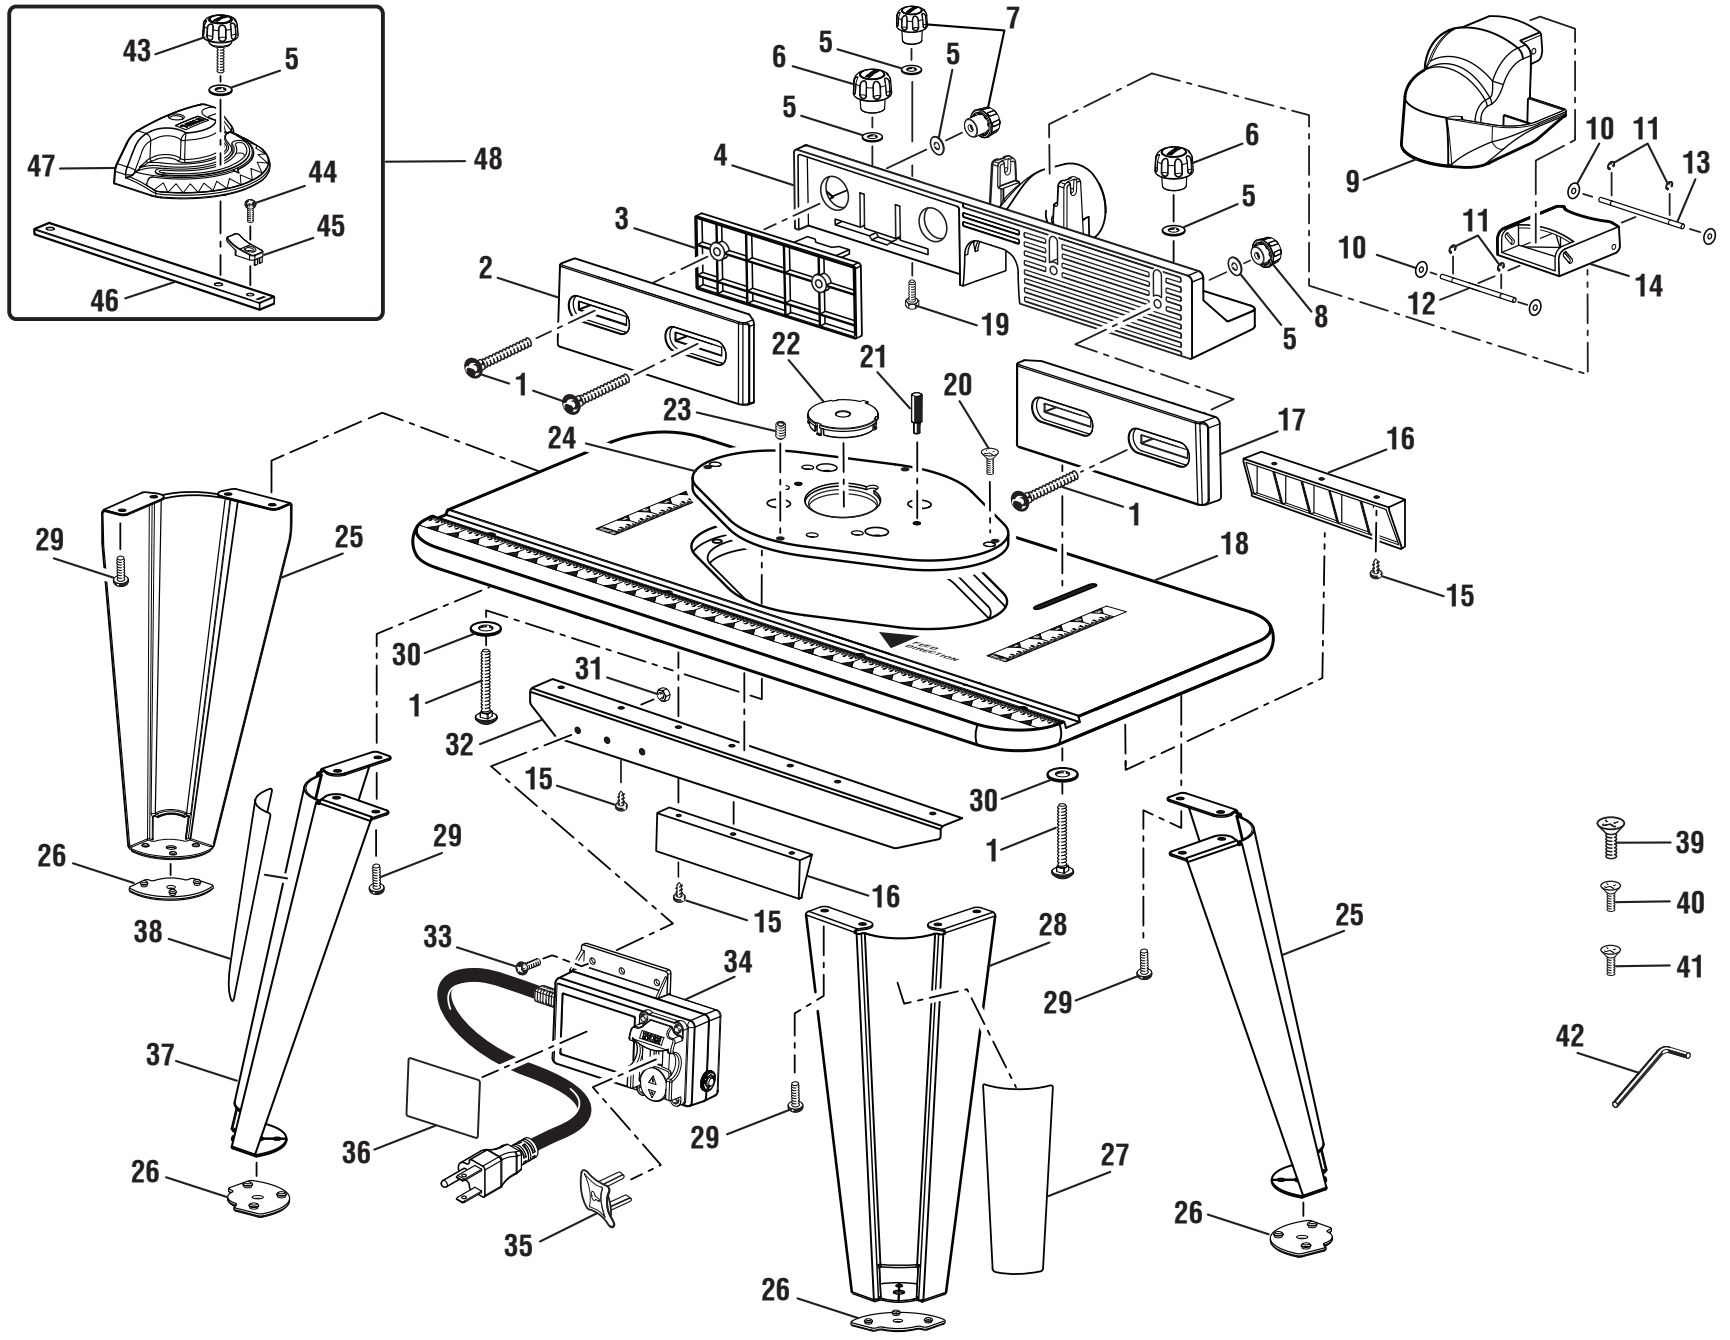

RYOBI ROUTER TABLE - MODEL NUMBER A25RT01

RYOBI ROUTER TABLE – MODEL NUMBER A25RT01

PARTS LIST

KEY NO.	PART NUMBER	DESCRIPTION	QTY	KEY NO.	PART NUMBER	DESCRIPTION	QTY
1	9002780019	* CARRIAGE BOLT (1/4-20 x 1 3/4 in.).....	6	26	9002780042	RUBBER PAD.....	4
2	9002780030	LEFT SLIDING FENCE FACE	1	27	9002780044	WARNING LABEL (SPANISH/FRENCH)	1
3	9002780029	JOINING FENCE	1	28	9002780004	RIGHT FRONT TABLE LEG (INC. KEY NOS. 26-27)	1
4	9002780028	FENCE	1	29	9002780015	LEG SCREW	16
5	9002780021	LOCK KNOB WASHER	6	30	9002780020	CARRIAGE BOLT WASHER	2
6	9002780022	LARGE LOCK KNOB	2	31	9002780017	* SWITCH BOX NUT (1/4-20 in.)	3
7	9002780032	SMALL LOCK KNOB W/SHOULDER	3	32	9002780047	FRONT RAIL	1
8	9002780033	SMALL LOCK KNOB	2	33	9002780016	* SWITCH BOX SCREW (1/4-20 x 5/8 in.).....	3
9	9002780035	CUTTER/BIT GUARD	1	34	9002780007	SWITCH BOX (INC. KEY NOS. 35-36).....	1
10	9002780040	FLAT WASHER.....	4	35	9002780070	SWITCH KEY	1
11	9002780039	E-RING.....	4	36	9002780057	DATA LABEL.....	1
12	9002780037	SHORT HINGE PIN	1	37	9002780003	LEFT FRONT TABLE LEG (INC. KEY 26 AND 38).....	1
13	9002780038	LONG HINGE PIN	1	38	9002780043	WARNING LABEL (ENGLISH).....	1
14	9002780036	CUTTER GUARD BRACKET	1	39	9002780023	* SCREW (5/16-18 x 3/4 in.).....	3
15	9002780051	WOOD SCREW.....	10	40	9002780024	* SCREW (10-24 x 5/8 in.).....	3
16	9002780006	UNDER TABLE GUARD	2	41	9002780025	* SCREW (10-32 x 5/8 in.).....	3
17	9002780031	RIGHT SLIDING FENCE FACE.....	1	42	9002780026	HEX KEY (1/8 in.)	1
18	9002780071	ROUTER TABLE TOP.....	1	43	9002780073	MITER GAUGE LOCK KNOB.....	1
19	9002780034	* HEX BOLT (1/4-20 x 7/8 in.).....	1	44	9002780060	MITER GAUGE SCREW.....	1
20	9002780055	* INSERT PLATE SCREW (10-24 x 3/4 in.).....	2	45	9002780062	POINTER.....	1
21	9002780014	STARTING PIN	1	46	9002780059	BAR.....	1
22	9002780009	THROAT PLATE-A (1/2 in.).....	1	47	9002780058	MITER GAUGE.....	1
	9002780010	THROAT PLATE-B (1 in.).....	1	48	9002780008	MITER GAUGE ASSEMBLY (INC. KEY NOS. 5, 43-47)	1
	9002780011	THROAT PLATE-C (1-3/16 in.)	1		987000114	OPERATOR'S MANUAL (NOT SHOWN)	
	9002780012	THROAT PLATE-D (1-1/2 in.)	1		03-19-07		
	9002780013	THROAT PLATE-E (2 in.)	1		(REV:00)		
23	9002780054	* LEVELING SCREW (1/4-20 x 5/16 in.).....	4				
24	9002780072	INSERT PLATE (INC. KEY 23)	1				
25	9002780005	REAR TABLE LEG (INC. KEY 26)	2				

* STANDARD HARDWARE ITEM – MAY BE PURCHASED LOCALLY