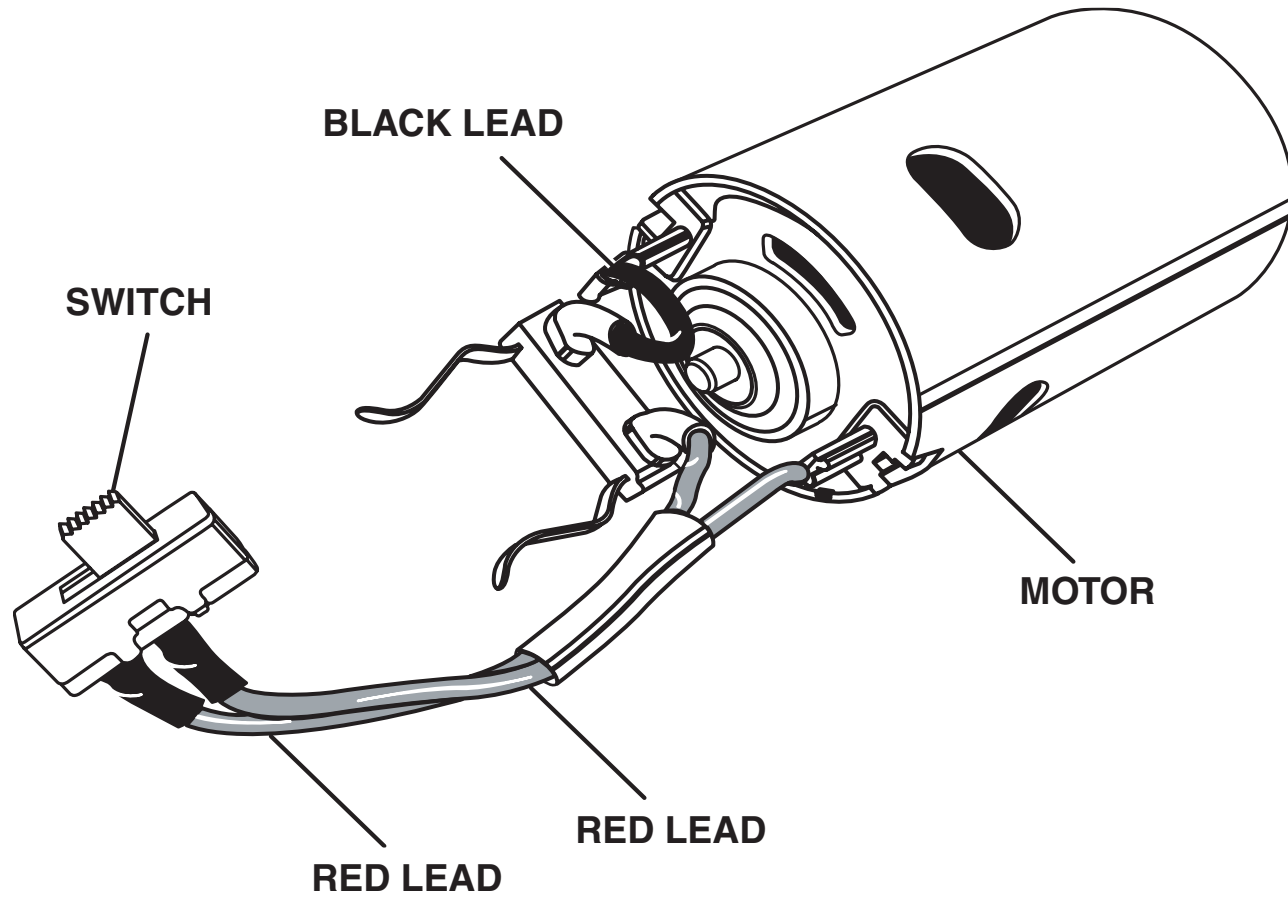

RYOBI SPEED SAW – MODEL NUMBER P530

The model number will be found on a plate attached to the motor housing. Always mention the model number in all correspondence regarding your **SPEED SAW** or when ordering repair parts.

PARTS LIST

KEY NO.	PART NUMBER	DESCRIPTION	QTY	KEY NO.	PART NUMBER	DESCRIPTION	QTY
1	270011090	SWITCH ASSEMBLY	1	23	6633701	* SCREW (1/4 in. X 12).....	1
2	3900201	SWITCH KNOB	1	24	6633801	NUT	1
3	5991501	MOTOR RING (BACK)	1	25	6620805	* SCREW (M4 X 16 mm)	6
4	7439401	MOTOR	1	26	200006012	HOUSING ASSEMBLY (INC. 36-39)	1
5	690026002	RETAINING RING	1	27	640912001	MOTOR MOUNTING BRACKET	1
6	513071001	FAN	1	28	6725101	E-RING	1
7	640911001	BEARING HOLDER	1	29	6723101	SPRING.....	1
8	6904201	BALL BEARING (NSK).....	1	30	6722901	LOCK PIN.....	1
	691067001	BALL BEARING (CW)	1	31	6960401	WRENCH	1
9	6904401	COLLET (1/8 in.)	1	32	6904501	COLLET (1/4 in.)	1
10	6904301	COLLET NUT	1	33	200292003	PLUG-IN LANYARD	1
11	6960101	SLEEVE SPRING.....	1	34	300597002	DEPTH GUIDE ASSEMBLY (INC. 11-15)	1
12	6960201	BASE SLEEVE.....	1	35	300707004	MOTOR & SHAFT ASSEMBLY (INC. 4-10, 27, 40-41).....	1
13	6725201	LOCK WASHER	1	36	940303195	DATA LABEL	1
14	3031704	KNOB ASSEMBLY	1	37	940263138	LOGO LABEL.....	1
15	6960301	BASE PLATE	1	38	940230094	WARNING LABEL	1
16	670233003	1/8 in. PLLOTTED DRYWALL CUT BIT	1	39	940230093	WARNING LABEL	1
	670233005	1/8 in. NON-PLLOTTED DRYWALL CUT BIT	1	40	620215002	OUTPUT SHAFT.....	1
17	1263301	CIRCLE CUTTER ASSEMBLY (INC. 18-24)	1	41	660441001	SCREW (M5 X 7 mm)	2
18	5924301	ROUND ADAPTOR	1		983000512	OPERATOR'S MANUAL (960223358)	
19	6946901	CIRCLE CUTTER ARM	1		983000512R	REPAIR SHEET (REV:02)	
20	5924401	THREADED KNOB	1		07-14-05		
21	3031703	KNOB ASSEMBLY	1				
22	3068801	PIVOT POINT ASSEMBLY	1				

* STANDARD HARDWARE ITEM – MAY BE PURCHASED LOCALLY

WIRING DIAGRAM