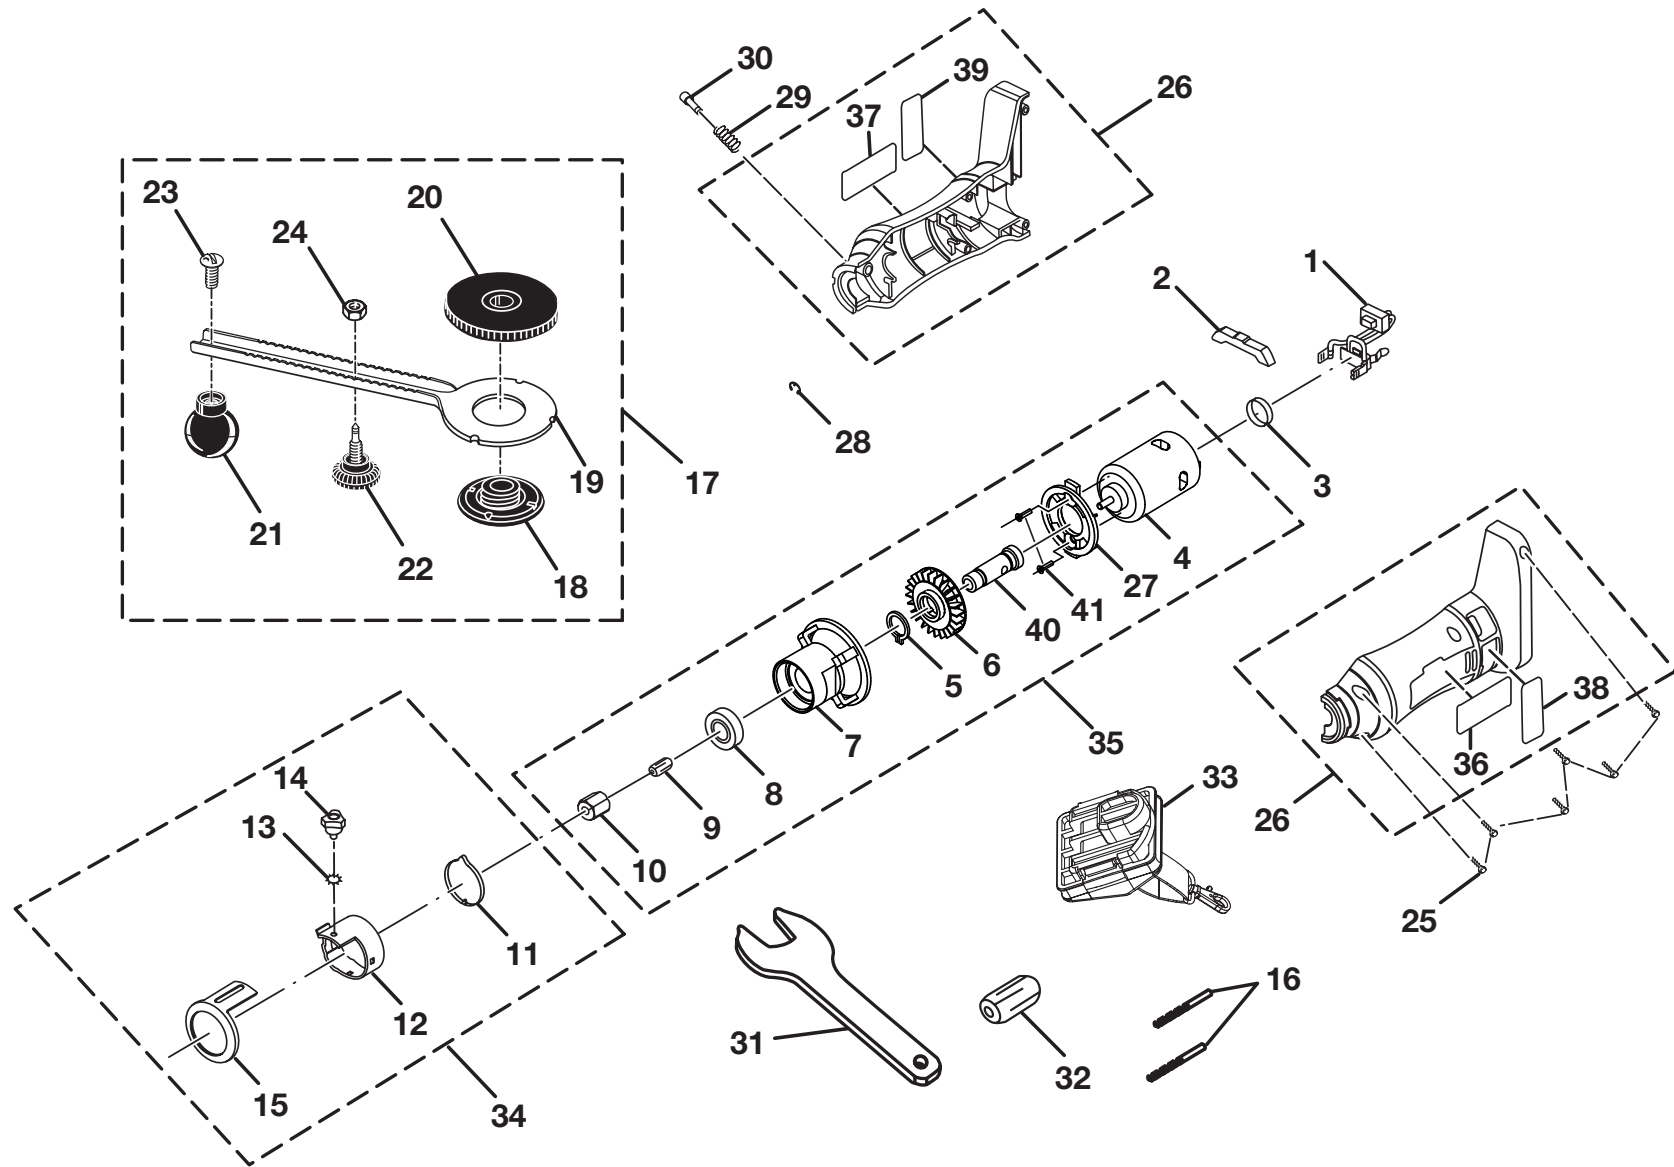

RYOBI SPEED SAW – MODEL NUMBER P530

WARNING: Improper repair of a double insulated tool can result in damage to the double insulation system possibly causing electrical shock or electrocution. Any repairs requiring disassembly of your tool requires safety testing and should only be performed by a Ryobi Authorized Service Center. For the service center nearest you call 1-800-525-2579.